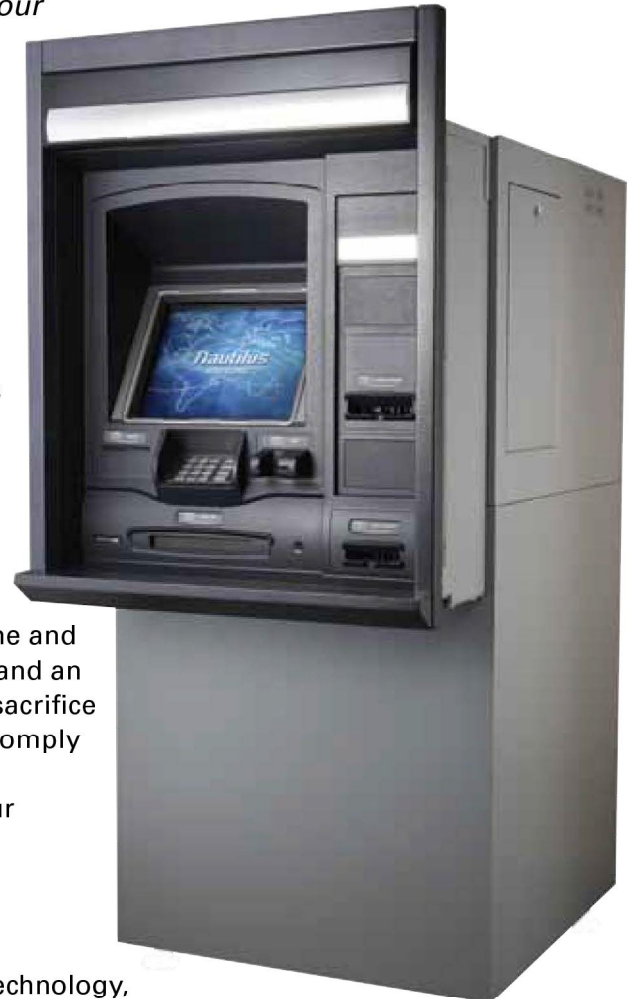

Maximum Flexibility is the hallmark of the Nautilus Hyosung 7600T. Options for safe door swing - left or right, solve difficult installation challenges. Options for deposit processing technologies allow your institution to custom tailor solutions to cardholder preferences. Security options that enable you to rest assured - all in a very functional, high capacity device.

Features

Market Strength Capabilities

The 7600T supports a full range of personalization, advertising, and marketing options as well as end to end deposit automation implementations. An attention grabbing 15.1" color TFT supports these functions. As with all Nautilus Hyosung platforms, the modules are designed, engineered, manufactured and tested in house with 24/7 unattended self-service functionality as their design goal. This means the 7600T is reliable as it is functional - with a migration path for institutions with vision.

Security

The 7600T's UL-291 Level 1 rated safe has been proven in the field time and again. Additional standard features like the safe door seam lip cover and an option to hinge the safe door on the left or right mean you need not sacrifice security for convenience. Certified keyboards give you the ability to comply with PCI EPP requirements, and optional security cameras for both surveillance and cash withdrawal areas allow you to protect both your customers and your cash assets at the ATM. Optional software and transactional security features are available.

Dependability

Reliability derived from being the market leader in cash dispensing technology, and availability provided by high capacity modules, the 7600T is the ideal self-service platform for weather facing exterior walk up deployments.